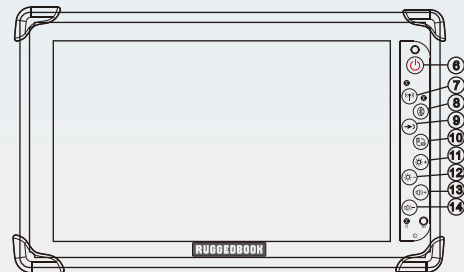

Accessory Options

Li-Ion battery 5900 mAh
Power adapter Input AC: 100V-240V,50Hz-60Hz
Output: DC 12V/36W
Car Adapter Input DC:11-27V, Output: 12V/42W DC
Docking station (3xUSB, 1xRJ45, 1XRS232, 1XDC-in)
Vehicle mount kit
Additional stylus (for resistive)
Anti-scratch surface film
Carry bag with carry belt
Hand strap kit
Lateral soft carrying handle kit