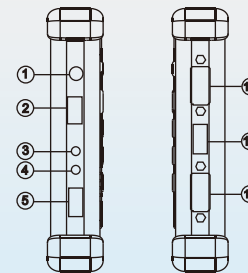

Accessory Options

Li-Ion battery 5900 mAh
Power adapter Input AC: 100V-240V,50Hz-60Hz
Output: DC 12V/36W
Car Adapter Input DC:11-27V, Output: 12V/42W DC
Docking station (3xUSB, 1xRJ45, 1XRS232, 1XDC-in)
Vehicle mount kit
Additional stylus (for resistive)
Anti-scratch surface film
Carry bag with carry belt
Hand strap kit
Lateral soft carrying handle kit